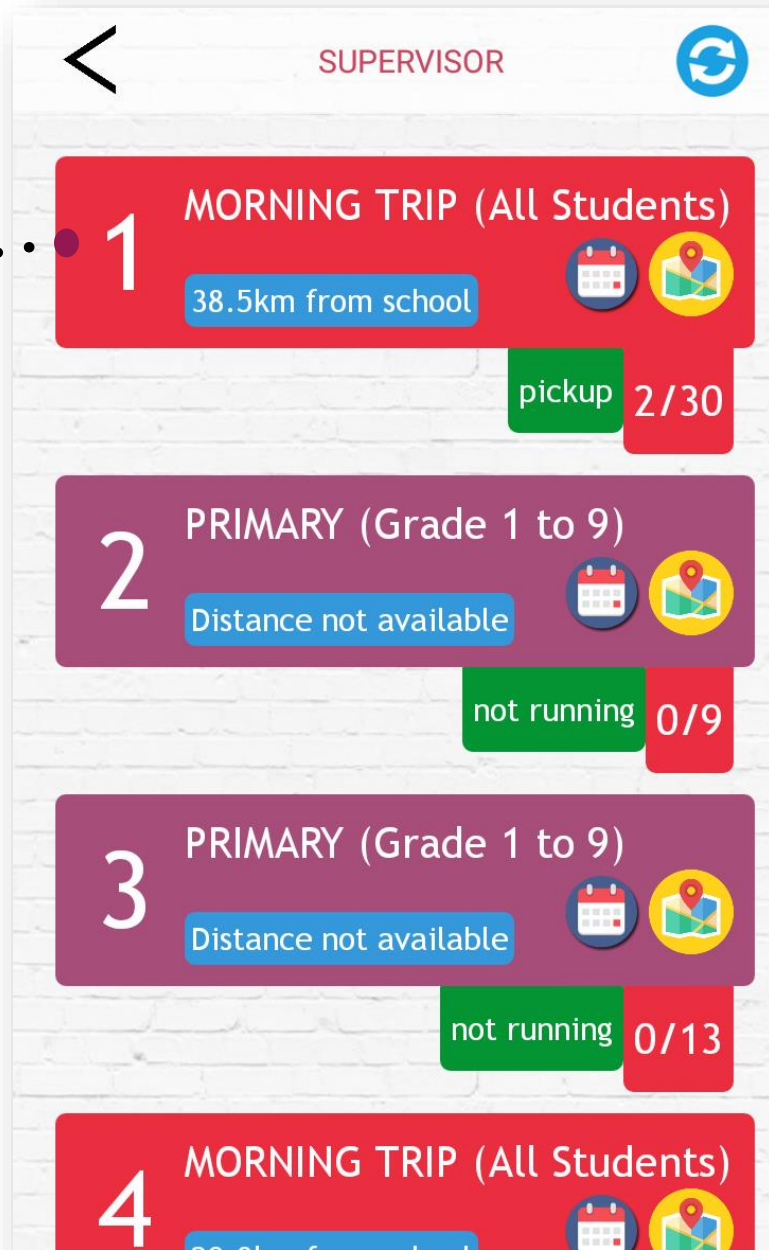

Transport supervisors will be able to monitor all students & buses real-time

(App available for iPhones & Android phones.)

Color coded boxes with info of distance from school, student count & location of the bus on a map.

Displays the present location of the bus on a map.

Ability to call the driver or assistant instantly

SALIENT FEATURES

No device installations on the bus

In-case of accident or break-down, the bus assistant with the students and scanning device moves into another bus & the trip continues.