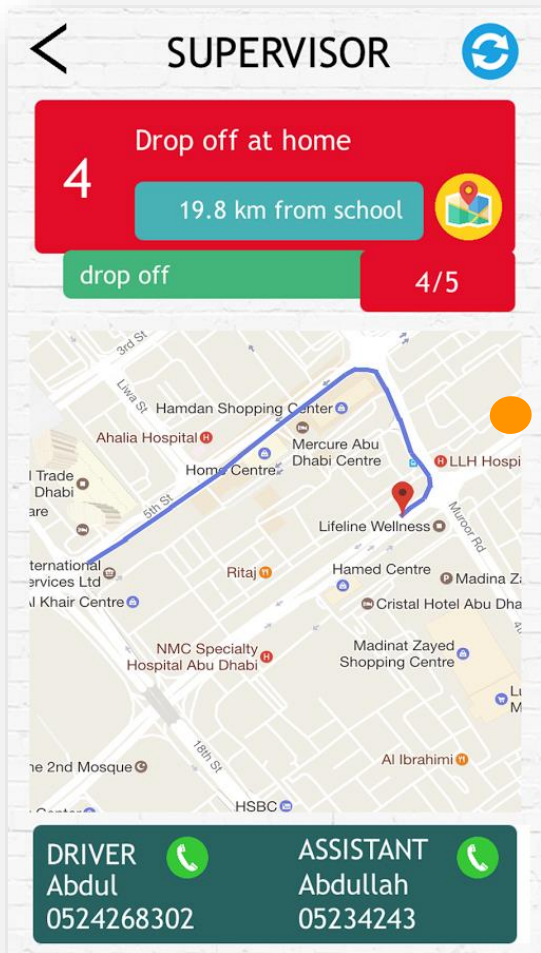

Automatic selection of trip as per time of day

Automatic populating of the student list

On-screen controls

Pickup using on-screen buttons in-case of forgotten card

SUPERVISOR APP

Tool for school to manage their buses & students travelling in it

Transport supervisors will be able to monitor all students & buses real-time

(App available for iPhones & Android phones.)

Color coded boxes with info of distance from school, student count & location of the bus on a map.