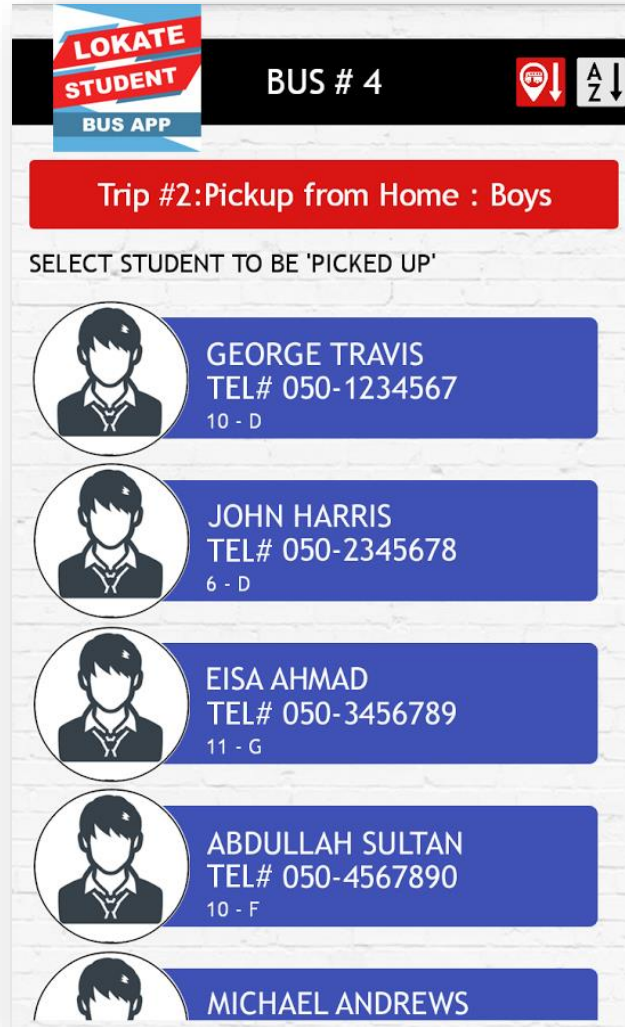

For bus assistants & nannies

Children are provided RFID cards which are scanned as they enter/exit the bus.

Automatic selection of trip as per time of day

Automatic populating of the student list

On-screen controls

Pickup using on-screen buttons in-case of forgotten card