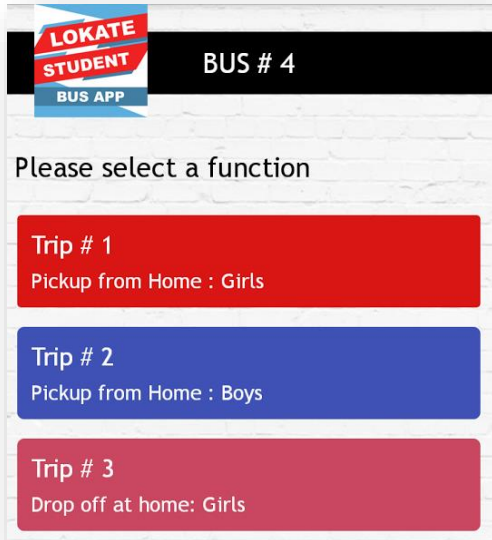

Parents receive notifications & can view the bus on a map

Apps available for Android Phones & iPhones

Multiple children in the same school can be displayed simultaneously

Notification are received as & when the children enter/exit the bus

Available for Android Phones & iPhones

Latest updates are sent through the respective app stores

For bus assistants & nannies

Children are provided RFID cards which are scanned as they enter/exit the bus.

Automatic selection of trip as per time of day

Automatic populating of the student list

On-screen controls

Pickup using on-screen buttons in-case of forgotten card

SUPERVISOR APP

Tool for school to manage their buses & students travelling in it