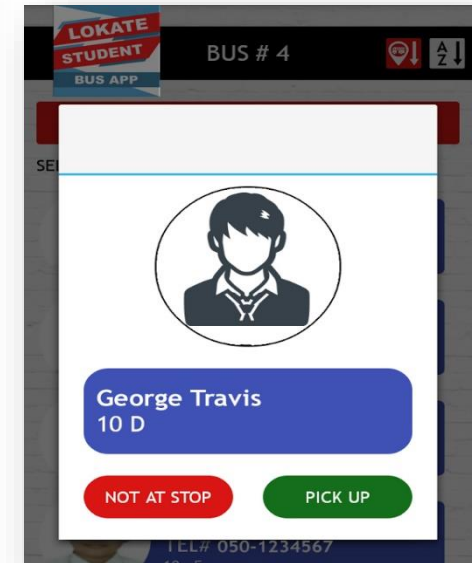

Parents receive notifications & can view the bus on a map

Apps available for Android Phones & iPhones

Multiple children in the same school can be displayed simultaneously

Notification are received as & when the children enter/exit the bus

Available for Android Phones & iPhones

Latest updates are sent through the respective app stores

For bus assistants & nannies

Children are provided RFID cards which are scanned as they enter/exit the bus.

Automatic selection of trip as per time of day

Automatic populating of the student list

On-screen controls

Pickup using on-screen buttons in-case of forgotten card

SUPERVISOR APP

Tool for school to manage their buses & students travelling in it