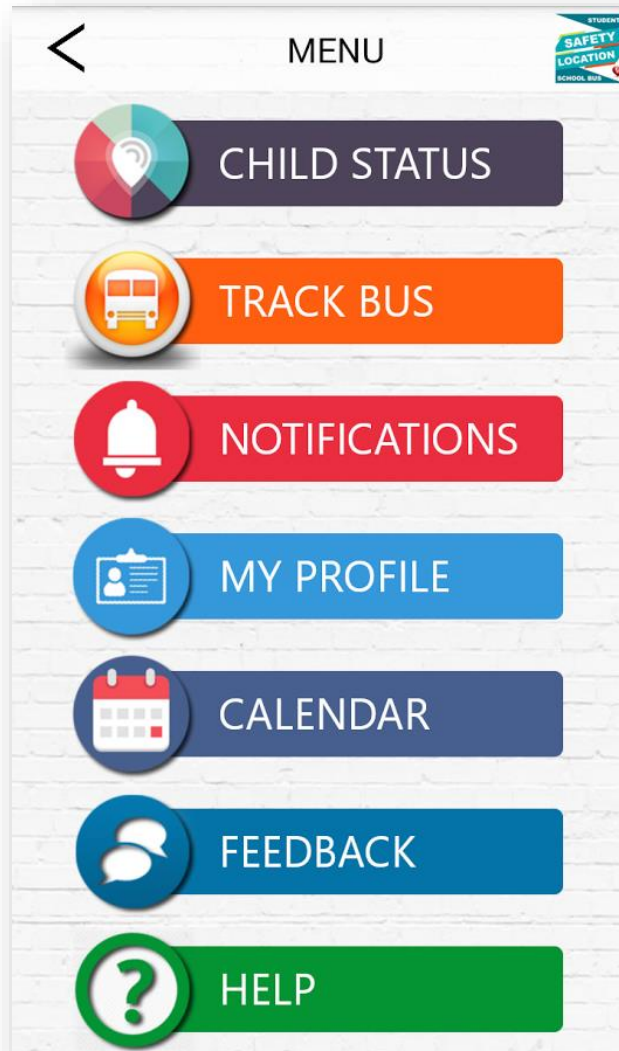

Location tracking of the bus is made available for the parent & the school transport supervisors to view.

The following are the 3 apps:

PARENT APP

App for parents to download on their phones (iPhones & Android Phones) & tablets (iPads & Android tablets)

BUS APP

App for bus assistants to scan the RFID cards of children as they enter & exit the bus. It also provides the location of the bus as the children are picked-up/dropped-off.

SUPERVISOR APP

App for supervisors to view information of the children & the buses in real-time.

Parents receive notifications & can view the bus on a map

Apps available for Android Phones & iPhones

Multiple children in the same school can be displayed simultaneously

Notification are received as & when the children enter/exit the bus